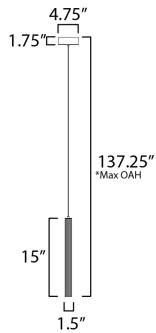

PRODUCT DESCRIPTION

A central, cylinder diffuser of opal white acrylic diffuses LED lighting within a cavity of thin ribbed glass of various lengths. Both imaginative and functional, the bright pendants encase an additional down light recessed within a Naturally Aged Brass or Matte Black housing casting light downward.

*max overall height

MEASUREMENTS

DIMENSION : 1.5" L x 1.5" W x 15" H
 MAX OAH : 137.25" OAH
 CANOPY : 4.75" W x 1.75" H x 4.75" L
 HANGING WEIGHT : 2.2 lb

LAMPING

INPUT VOLTAGE : 120-277V
 LUMENS : 800 Rated (600 Del.)
 BULB : 1 x 10W LED PCB Integrated , 10W Total
 BULB INCLUDED : (Integrated)
 DIMMABLE : Universal 3-in-1
 CRI : 90 CRI
 COLOR_TEMP : 3000K